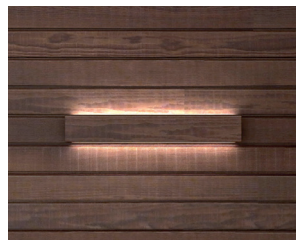

EXTERIOR CLADDING EXAMPLES

Light Grey Fibre Cement

Anthracite-Dark Fibre Cement

Metallic Light Grey Fibre Cement

Douglas Fir Glazed in Black Cement

INTERIOR PANELLING EXAMPLES

Spruce Softline

Ash Nature

Ash Thermo

Hemlock Panel

MV Interior Panelling

ADDITIONAL EQUIPMENT OPTIONS

ROMEO and JULIET Sauna Pendant Lights
(Control Not UL-Certified; VED Only)

NOOA Luminaire
(Control Not UL-Certified; VED only)

MAYLA Sauna Light
(Control is UL-Certified)

MOLLIS Sauna Pillows & Mats

KLAFS TARAS Outdoor Sauna

FLOOR PLAN EXAMPLES

OFFICIAL PARTNER OF

KLAFS

Width 190 cm (75")

Width 238 cm (94")

Width 238 cm (94")