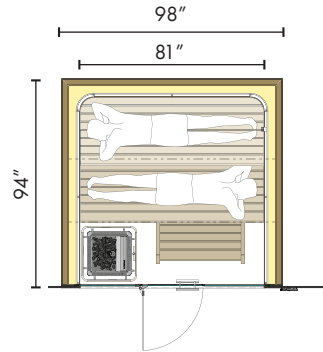

### L-SHAPED BENCH

S11 2400/2700 (94"/106")

S11 2500/3000 (98"/118")  
Up to 3100 (122") for insulated glass

### STRAIGHT BENCH

S11 2100/2400 (83"/94")

S11 2400/2500 (94"/98")

S11 2500/3000 (98"/118")  
Up to 3100 (122") for insulated glass