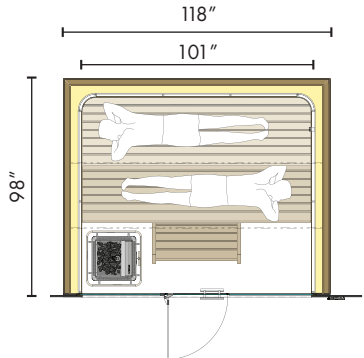

### L-SHAPED BENCH

S11 2400/2700 (94"/106")

S11 2500/3000 (98"/118")  
Up to 3100 (122") for insulated glass

### STRAIGHT BENCH

S11 2100/2400 (83"/94")

S11 2400/2500 (94"/98")

S11 2500/3000 (98"/118")  
Up to 3100 (122") for insulated glass