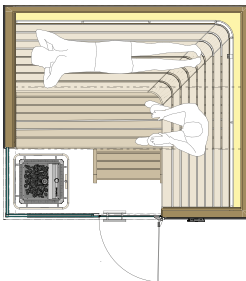

OPTIONAL FRONT WALL DESIGN VARIATIONS

GLASS CORNER