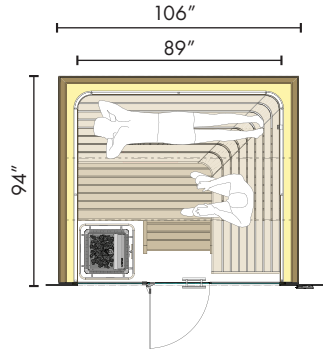

### PRODUCT FEATURES

<b>Floor plan</b>	Dimensions (D x W): Dimensions from 83" x 94" up to 98" x 122"
<b>Limited-Edition</b>	Only a limited edition will be made; each custom-configured sauna will be discreetly numbered on a Porsche/KLAFS identity plaque
<b>Exterior</b>	Available as a free-standing sauna designed with cabin-high cladding in a high-quality, metallic Champagne finish; also available as a custom-made, built-in sauna
<b>Interior</b>	Hemlock wood veneer slats run along three sides; behind wooden slats is a wall made of translucent Japanese Washi paper; the combination of the wood slats and Washi paper help create the lighting effect unique to the S11 Sauna
<b>Benches</b>	Two-tiered, "floating" benches (straight or L-shaped); steps also provided
<b>Front Wall &amp; Door</b>	Frameless, all-glass front (ESG or insulated glass) across the entire width of the cabin (also available with a glass corner, 2-part glass front, or glass door only)
<b>Lighting &amp; Sound</b>	Exclusive lighting and sound technology creates five light-sound setting options: 1) Relaxing Amber, 2) Pulse of Nature, 3) Magic Blue Sea, 4) Night and Light and 5) Colorful Senses
<b>Heating</b>	FERO Sauna Heater or MAJUS Sauna Heater with 21-series control unit; SANARIUM® available
<b>Optional Equipment</b>	WiFi enabled control, ROMEO and JULIET Sauna Pendant Lights, MAYLA Sauna Light, NOOA Luminaire, MOLLIS® Sauna Pillows & Mats, Thermometer L, DELUXE Hourglass

### L-SHAPED BENCH

S11 2400/2700 (94"/106")

S11 2500/3000 (98"/118")  
Up to 3100 (122") for insulated glass

### STRAIGHT BENCH

S11 2100/2400 (83"/94")

S11 2400/2500 (94"/98")

S11 2500/3000 (98"/118")  
Up to 3100 (122") for insulated glass