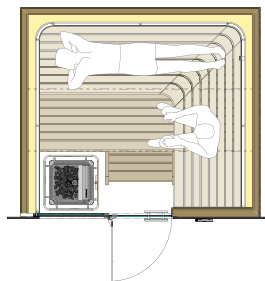

GLASS FRONT - TWO PARTS