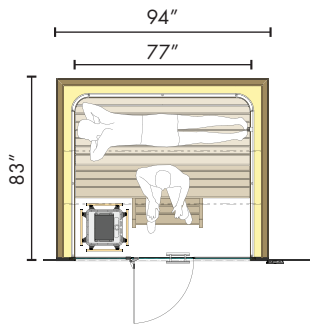

### L-SHAPED BENCH

S11 2400/2700 (94"/106")

S11 2500/3000 (98"/118")  
Up to 3100 (122") for insulated glass

### STRAIGHT BENCH

S11 2100/2400 (83"/94")

S11 2400/2500 (94"/98")

S11 2500/3000 (98"/118")  
Up to 3100 (122") for insulated glass