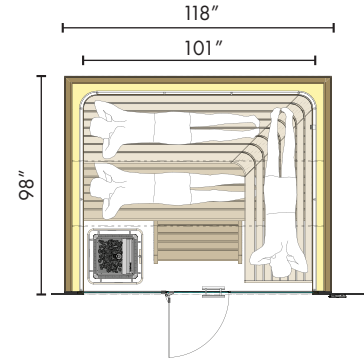

### PRODUCT FEATURES

<b>Floor plan</b>	Dimensions (D x W): Dimensions from 83" x 94" up to 98" x 122"
<b>Limited-Edition</b>	Only a limited edition will be made; each custom-configured sauna will be discreetly numbered on a Porsche/KLAFS identity plaque
<b>Exterior</b>	Available as a free-standing sauna designed with cabin-high cladding in a high-quality, metallic Champagne finish; also available as a custom-made, built-in sauna
<b>Interior</b>	Hemlock wood veneer slats run along three sides; behind wooden slats is a wall made of translucent Japanese Washi paper; the combination of the wood slats and Washi paper help create the lighting effect unique to the S11 Sauna
<b>Benches</b>	Two-tiered, "floating" benches (straight or L-shaped); steps also provided
<b>Front Wall &amp; Door</b>	Frameless, all-glass front (ESG or insulated glass) across the entire width of the cabin (also available with a glass corner, 2-part glass front, or glass door only)
<b>Lighting &amp; Sound</b>	Exclusive lighting and sound technology creates five light-sound setting options: 1) Relaxing Amber, 2) Pulse of Nature, 3) Magic Blue Sea, 4) Night and Light and 5) Colorful Senses
<b>Heating</b>	FERO Sauna Heater or MAJUS Sauna Heater with 21-series control unit; SANARIUM® available
<b>Optional Equipment</b>	WiFi enabled control, ROMEO and JULIET Sauna Pendant Lights, MAYLA Sauna Light, NOOA Luminaire, MOLLIS® Sauna Pillows & Mats, Thermometer L, DELUXE Hourglass

# S11 SAUNA FLOOR PLAN EXAMPLES

### L-SHAPED BENCH

S11 2400/2700 (94"/106")

S11 2500/3000 (98"/118")  
Up to 3100 (122") for insulated glass

### STRAIGHT BENCH

S11 2100/2400 (83"/94")

S11 2400/2500 (94"/98")

S11 2500/3000 (98"/118")  
Up to 3100 (122") for insulated glass