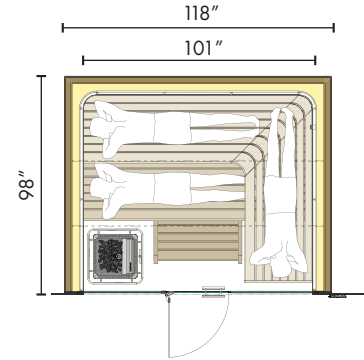

PRODUCT FEATURES

Floor plan	Dimensions (D x W): Dimensions from 83" x 94" up to 98" x 122"
Limited-Edition	Only a limited edition will be made; each custom-configured sauna will be discreetly numbered on a Porsche/KLAFS identity plaque
Exterior	Available as a free-standing sauna designed with cabin-high cladding in a high-quality, metallic Champagne finish; also available as a custom-made, built-in sauna
Interior	Hemlock wood veneer slats run along three sides; behind wooden slats is a wall made of translucent Japanese Washi paper; the combination of the wood slats and Washi paper help create the lighting effect unique to the S11 Sauna
Benches	Two-tiered, "floating" benches (straight or L-shaped); steps also provided
Front Wall & Door	Frameless, all-glass front (ESG or insulated glass) across the entire width of the cabin (also available with a glass corner, 2-part glass front, or glass door only)
Lighting & Sound	Exclusive lighting and sound technology creates five light-sound setting options: 1) Relaxing Amber, 2) Pulse of Nature, 3) Magic Blue Sea, 4) Night and Light and 5) Colorful
Heating	FERO Sauna Heater or MAJUS Sauna Heater with 21-series control unit; SANARIUM® available
Optional Equipment	WiFi enabled control, ROMEO and JULIET Sauna Pendant Lights, NOOA Luminaire, MOLLIS® Sauna Pillows & Mats
For more product information, please contact us.	

KLAFS S11 Sauna

FLOOR PLAN EXAMPLES

FRAMELESS GLASS FRONT (ESG OR INSULATED)

L-SHAPED BENCH

S11 2400/2700 (94"/106")

S11 2500/3000 (98"/118")
Up to 3100 (122") for insulated glass

STRAIGHT BENCH

S11 2100/2400 (83"/94")

S11 2400/2500 (94"/98")

S11 2500/3000 (98"/118")
Up to 3100 (122") for insulated glass

OPTIONAL FRONT WALL DESIGN VARIATIONS

GLASS CORNER

GLASS FRONT - TWO PARTS

GLASS DOOR