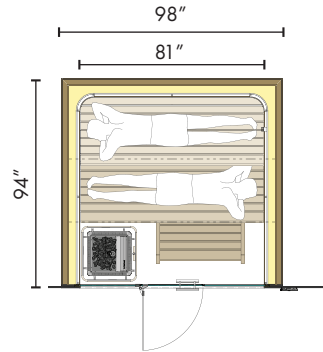

PRODUCT FEATURES

Floor plan	Dimensions (D x W): Dimensions from 83" x 94" up to 98" x 122"
Limited-Edition	Only a limited edition will be made; each custom-configured sauna will be discreetly numbered on a Porsche/KLAFS identity plaque
Exterior	Available as a free-standing sauna designed with cabin-high cladding in a high-quality, metallic Champagne finish; also available as a custom-made, built-in sauna
Interior	Hemlock wood veneer slats run along three sides; behind wooden slats is a wall made of translucent Japanese Washi paper; the combination of the wood slats and Washi paper help create the lighting effect unique to the S11 Sauna
Benches	Two-tiered, "floating" benches (straight or L-shaped); steps also provided
Front Wall & Door	Frameless, all-glass front (ESG or insulated glass) across the entire width of the cabin (also available with a glass corner, 2-part glass front, or glass door only)
Lighting & Sound	Exclusive lighting and sound technology creates five light-sound setting options: 1) Relaxing Amber, 2) Pulse of Nature, 3) Magic Blue Sea, 4) Night and Light and 5) Colorful
Heating	FERO Sauna Heater or MAJUS Sauna Heater with 21-series control unit; SANARIUM® available
Optional Equipment	WiFi enabled control, ROMEO and JULIET Sauna Pendant Lights, NOOA Luminaire, MOLLIS® Sauna Pillows & Mats
For more product information, please contact us.	

KLAFS S11 Sauna

FLOOR PLAN EXAMPLES

FRAMELESS GLASS FRONT (ESG OR INSULATED)

L-SHAPED BENCH

S11 2400/2700 (94"/106")

S11 2500/3000 (98"/118")
Up to 3100 (122") for insulated glass

STRAIGHT BENCH

S11 2100/2400 (83"/94")

S11 2400/2500 (94"/98")

S11 2500/3000 (98"/118")
Up to 3100 (122") for insulated glass

OPTIONAL FRONT WALL DESIGN VARIATIONS

GLASS CORNER

GLASS FRONT - TWO PARTS

GLASS DOOR