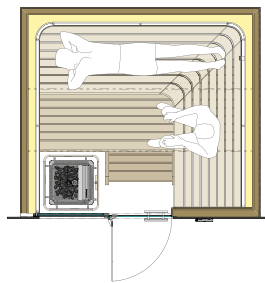

PRODUCT FEATURES

Floor plan	Dimensions (D x W): Dimensions from 83" x 94" up to 98" x 122"
Limited-Edition	Only a limited edition will be made; each custom-configured sauna will be discreetly numbered on a Porsche/KLAFS identity plaque
Exterior	Available as a free-standing sauna designed with cabin-high cladding in a high-quality, metallic Champagne finish; also available as a custom-made, built-in sauna
Interior	Hemlock wood veneer slats run along three sides; behind wooden slats is a wall made of translucent Japanese Washi paper; the combination of the wood slats and Washi paper help create the lighting effect unique to the S11 Sauna
Benches	Two-tiered, "floating" benches (straight or L-shaped); steps also provided
Front Wall & Door	Frameless, all-glass front (ESG or insulated glass) across the entire width of the cabin (also available with a glass corner, 2-part glass front, or glass door only)
Lighting & Sound	Exclusive lighting and sound technology creates five light-sound setting options: 1) Relaxing Amber, 2) Pulse of Nature, 3) Magic Blue Sea, 4) Night and Light and 5) Colorful
Heating	FERO Sauna Heater or MAJUS Sauna Heater with 21-series control unit; SANARIUM® available
Optional Equipment	WiFi enabled control, ROMEO and JULIET Sauna Pendant Lights, NOOA Luminaire, MOLLIS® Sauna Pillows & Mats
For more product information, please contact us.	

KLAFS S11 Sauna

FLOOR PLAN EXAMPLES

FRAMELESS GLASS FRONT (ESG OR INSULATED)

L-SHAPED BENCH

S11 2400/2700 (94"/106")

S11 2500/3000 (98"/118")
Up to 3100 (122") for insulated glass

STRAIGHT BENCH

S11 2100/2400 (83"/94")

S11 2400/2500 (94"/98")

S11 2500/3000 (98"/118")
Up to 3100 (122") for insulated glass

OPTIONAL FRONT WALL DESIGN VARIATIONS

GLASS CORNER

GLASS FRONT - TWO PARTS

GLASS DOOR