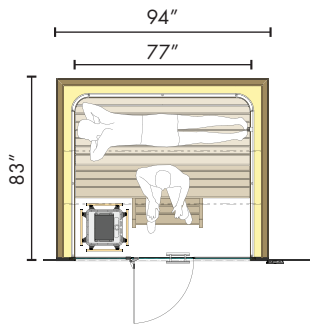

PRODUCT FEATURES

Floor plan	Dimensions (D x W): Dimensions from 83" x 94" up to 98" x 122"
Limited-Edition	Only a limited edition will be made; each custom-configured sauna will be discreetly numbered on a Porsche/KLAFS identity plaque
Exterior	Available as a free-standing sauna designed with cabin-high cladding in a high-quality, metallic Champagne finish; also available as a custom-made, built-in sauna
Interior	Hemlock wood veneer slats run along three sides; behind wooden slats is a wall made of translucent Japanese Washi paper; the combination of the wood slats and Washi paper help create the lighting effect unique to the S11 Sauna
Benches	Two-tiered, "floating" benches (straight or L-shaped); steps also provided
Front Wall & Door	Frameless, all-glass front (ESG or insulated glass) across the entire width of the cabin (also available with a glass corner, 2-part glass front, or glass door only)
Lighting & Sound	Exclusive lighting and sound technology creates five light-sound setting options: 1) Relaxing Amber, 2) Pulse of Nature, 3) Magic Blue Sea, 4) Night and Light and 5) Colorful
Heating	FERO Sauna Heater or MAJUS Sauna Heater with 21-series control unit; SANARIUM® available
Optional Equipment	WiFi enabled control, ROMEO and JULIET Sauna Pendant Lights, NOOA Luminaire, MOLLIS® Sauna Pillows & Mats
For more product information, please contact us.	

KLAFS S11 Sauna

FLOOR PLAN EXAMPLES

FRAMELESS GLASS FRONT (ESG OR INSULATED)

L-SHAPED BENCH

S11 2400/2700 (94"/106")

S11 2500/3000 (98"/118")
Up to 3100 (122") for insulated glass

STRAIGHT BENCH

S11 2100/2400 (83"/94")

S11 2400/2500 (94"/98")

S11 2500/3000 (98"/118")
Up to 3100 (122") for insulated glass

OPTIONAL FRONT WALL DESIGN VARIATIONS

GLASS CORNER

GLASS FRONT - TWO PARTS

GLASS DOOR