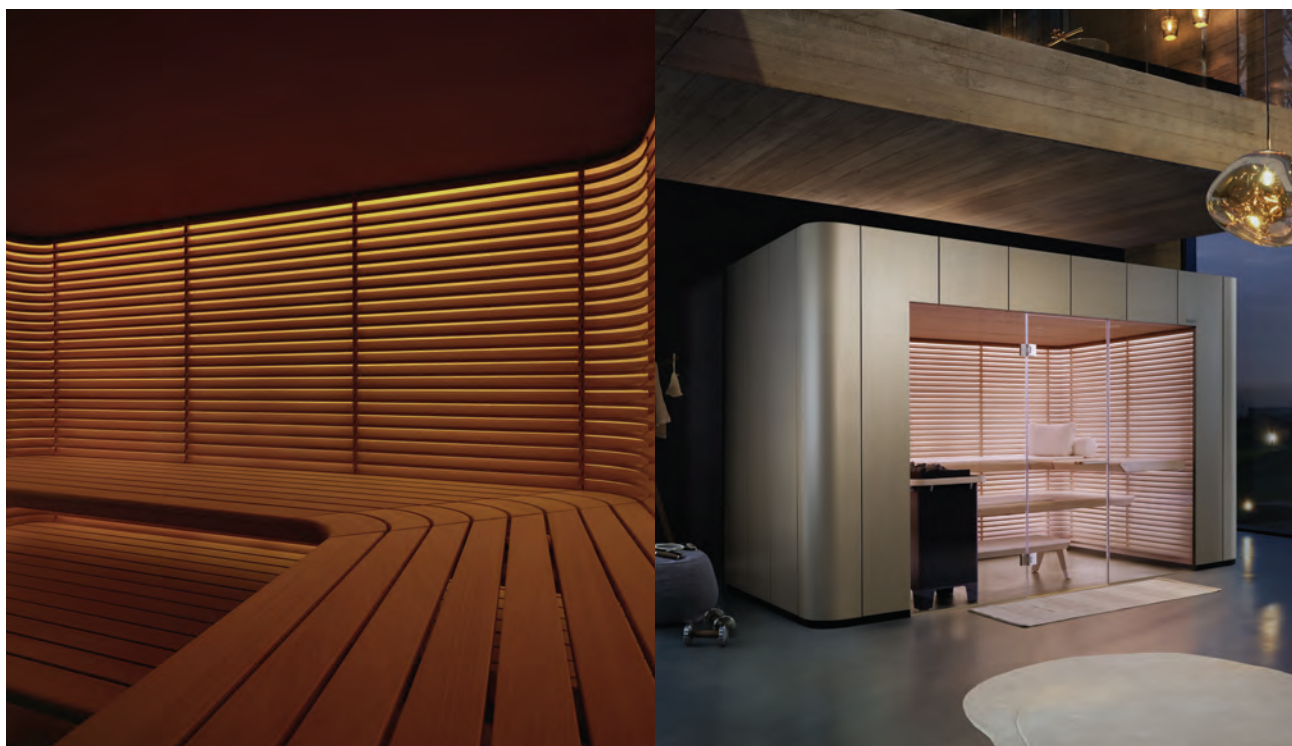

KLAFS S11 Sauna DESIGN BY STUDIO F.A. PORSCHE

HEAT, LIGHT, SOUND: A MULTI-SENSORY SAUNA EXPERIENCE

Introducing a truly remarkable sauna experience, meticulously crafted to captivate your senses. KLAFS and Studio F. A. Porsche challenged conventions to create an extraordinary sanctuary. KLAFS S11 Sauna's unique environment uses groundbreaking light and sound technology to transport you to enchanting realms of relaxation.

PRODUCT FEATURES

Floor plan	Dimensions (D x W): Dimensions from 83" x 94" up to 98" x 122"
Limited-Edition	Only a limited edition will be made; each custom-configured sauna will be discreetly numbered on a Porsche/KLAFS identity plaque
Exterior	Available as a free-standing sauna designed with cabin-high cladding in a high-quality, metallic Champagne finish; also available as a custom-made, built-in sauna
Interior	Hemlock wood veneer slats run along three sides; behind wooden slats is a wall made of translucent Japanese Washi paper; the combination of the wood slats and Washi paper help create the lighting effect unique to the S11 Sauna
Benches	Two-tiered, "floating" benches (straight or L-shaped); steps also provided
Front Wall & Door	Frameless, all-glass front (ESG or insulated glass) across the entire width of the cabin (also available with a glass corner, 2-part glass front, or glass door only)
Lighting & Sound	Exclusive lighting and sound technology creates five light-sound setting options: 1) Relaxing Amber, 2) Pulse of Nature, 3) Magic Blue Sea, 4) Night and Light and 5) Colorful
Heating	FERO Sauna Heater or MAJUS Sauna Heater with 21-series control unit; SANARIUM® available
Optional Equipment	WiFi enabled control, ROMEO and JULIET Sauna Pendant Lights, NOOA Luminaire, MOLLIS® Sauna Pillows & Mats
For more product information, please contact us.	