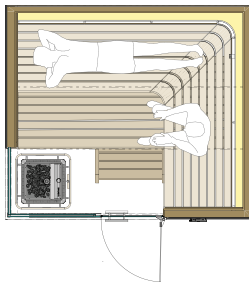

PRODUCT FEATURES

Floor plan	Dimensions (D x W): Dimensions from 83" x 94" up to 98" x 122"
Limited-Edition	Only a limited edition will be made; each custom-configured sauna will be discreetly numbered on a Porsche/KLAFS identity plaque
Exterior	Available as a free-standing sauna designed with cabin-high cladding in a high-quality, metallic Champagne finish; also available as a custom-made, built-in sauna
Interior	Hemlock wood veneer slats run along three sides; behind wooden slats is a wall made of translucent Japanese Washi paper; the combination of the wood slats and Washi paper help create the lighting effect unique to the S11 Sauna
Benches	Two-tiered, "floating" benches (straight or L-shaped); steps also provided
Front Wall & Door	Frameless, all-glass front (ESG or insulated glass) across the entire width of the cabin (also available with a glass corner, 2-part glass front, or glass door only)
Lighting & Sound	Exclusive lighting and sound technology creates five light-sound setting options: 1) Relaxing Amber, 2) Pulse of Nature, 3) Magic Blue Sea, 4) Night and Light and 5) Colorful
Heating	FERO Sauna Heater or MAJUS Sauna Heater with 21-series control unit; SANARIUM® available
Optional Equipment	WiFi enabled control, ROMEO and JULIET Sauna Pendant Lights, NOOA Luminaire, MOLLIS® Sauna Pillows & Mats
For more product information, please contact us.	

KLAFS S11 Sauna

FLOOR PLAN EXAMPLES

FRAMELESS GLASS FRONT (ESG OR INSULATED)

L-SHAPED BENCH

S11 2400/2700 (94"/106")

S11 2500/3000 (98"/118")
Up to 3100 (122") for insulated glass

STRAIGHT BENCH

S11 2100/2400 (83"/94")

S11 2400/2500 (94"/98")

S11 2500/3000 (98"/118")
Up to 3100 (122") for insulated glass

OPTIONAL FRONT WALL DESIGN VARIATIONS

GLASS CORNER

GLASS FRONT - TWO PARTS

GLASS DOOR