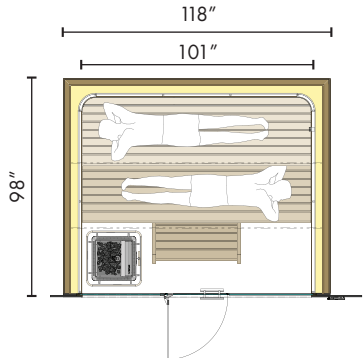

PRODUCT FEATURES

Floor plan	Dimensions (D x W): Dimensions from 83" x 94" up to 98" x 122"
Limited-Edition	Only a limited edition will be made; each custom-configured sauna will be discreetly numbered on a Porsche/KLAFS identity plaque
Exterior	Available as a free-standing sauna designed with cabin-high cladding in a high-quality, metallic Champagne finish; also available as a custom-made, built-in sauna
Interior	Hemlock wood veneer slats run along three sides; behind wooden slats is a wall made of translucent Japanese Washi paper; the combination of the wood slats and Washi paper help create the lighting effect unique to the S11 Sauna
Benches	Two-tiered, "floating" benches (straight or L-shaped); steps also provided
Front Wall & Door	Frameless, all-glass front (ESG or insulated glass) across the entire width of the cabin (also available with a glass corner, 2-part glass front, or glass door only)
Lighting & Sound	Exclusive lighting and sound technology creates five light-sound setting options: 1) Relaxing Amber, 2) Pulse of Nature, 3) Magic Blue Sea, 4) Night and Light and 5) Colorful
Heating	FERO Sauna Heater or MAJUS Sauna Heater with 21-series control unit; SANARIUM® available
Optional Equipment	WiFi enabled control, ROMEO and JULIET Sauna Pendant Lights, NOOA Luminaire, MOLLIS® Sauna Pillows & Mats
For more product information, please contact us.	

KLAFS S11 Sauna

FLOOR PLAN EXAMPLES

FRAMELESS GLASS FRONT (ESG OR INSULATED)

L-SHAPED BENCH

S11 2400/2700 (94"/106")

S11 2500/3000 (98"/118")
Up to 3100 (122") for insulated glass

STRAIGHT BENCH

S11 2100/2400 (83"/94")

S11 2400/2500 (94"/98")

S11 2500/3000 (98"/118")
Up to 3100 (122") for insulated glass

OPTIONAL FRONT WALL DESIGN VARIATIONS

GLASS CORNER

GLASS FRONT - TWO PARTS

GLASS DOOR