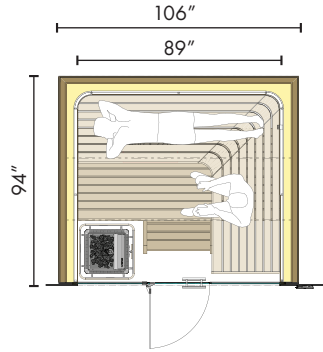

PRODUCT FEATURES

Floor plan	Dimensions (D x W): Dimensions from 83" x 94" up to 98" x 122"
Limited-Edition	Only a limited edition will be made; each custom-configured sauna will be discreetly numbered on a Porsche/KLAFS identity plaque
Exterior	Available as a free-standing sauna designed with cabin-high cladding in a high-quality, metallic Champagne finish; also available as a custom-made, built-in sauna
Interior	Hemlock wood veneer slats run along three sides; behind wooden slats is a wall made of translucent Japanese Washi paper; the combination of the wood slats and Washi paper help create the lighting effect unique to the S11 Sauna
Benches	Two-tiered, "floating" benches (straight or L-shaped); steps also provided
Front Wall & Door	Frameless, all-glass front (ESG or insulated glass) across the entire width of the cabin (also available with a glass corner, 2-part glass front, or glass door only)
Lighting & Sound	Exclusive lighting and sound technology creates five light-sound setting options: 1) Relaxing Amber, 2) Pulse of Nature, 3) Magic Blue Sea, 4) Night and Light and 5) Colorful
Heating	FERO Sauna Heater or MAJUS Sauna Heater with 21-series control unit; SANARIUM® available
Optional Equipment	WiFi enabled control, ROMEO and JULIET Sauna Pendant Lights, NOOA Luminaire, MOLLIS® Sauna Pillows & Mats
For more product information, please contact us.	

KLAFS S11 Sauna

FLOOR PLAN EXAMPLES

FRAMELESS GLASS FRONT (ESG OR INSULATED)

L-SHAPED BENCH

S11 2400/2700 (94"/106")

S11 2500/3000 (98"/118")
Up to 3100 (122") for insulated glass

STRAIGHT BENCH

S11 2100/2400 (83"/94")

S11 2400/2500 (94"/98")

S11 2500/3000 (98"/118")
Up to 3100 (122") for insulated glass

OPTIONAL FRONT WALL DESIGN VARIATIONS

GLASS CORNER

GLASS FRONT - TWO PARTS

GLASS DOOR